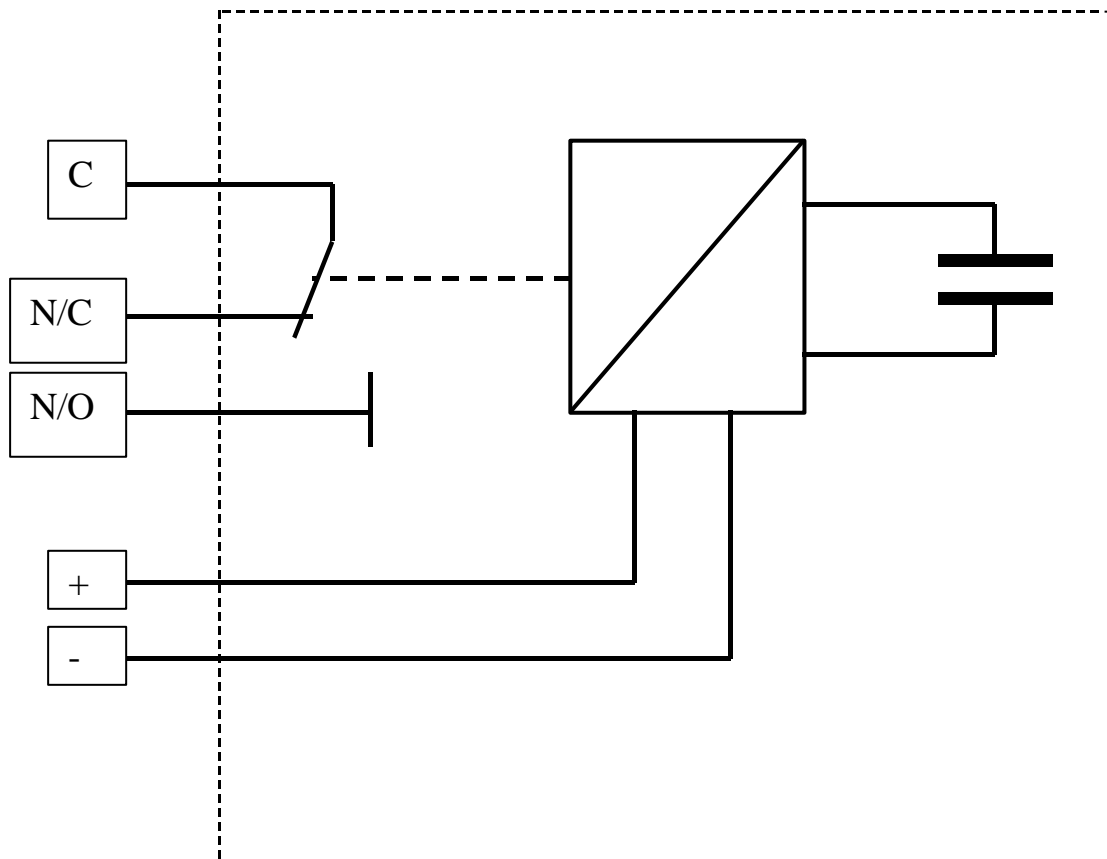

HydroQuest BB4 Water in Oil Detector

Electrical Wiring Diagram

C Denotes common feed to relay
N/O Denote Normally Open contact from relay
N/C Denote Normally Closed contact from relay

+ Power supply, Positive
- Power supply, Negative